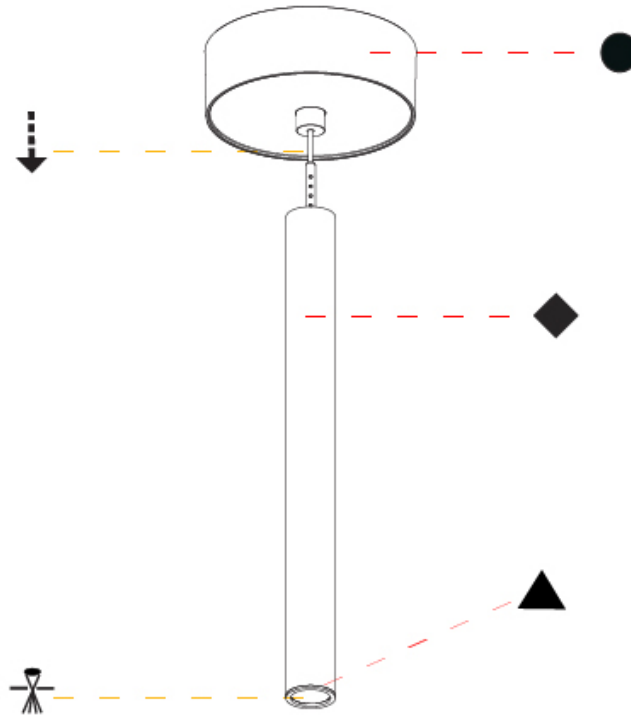

HANGOVER PLUG SHINE MONOPOINT SURFACE CANOPY SUSPENSION

A30848-

PROJECT _____

TYPE _____

SPECIFIER _____

QUANTITY _____

DATE _____

A